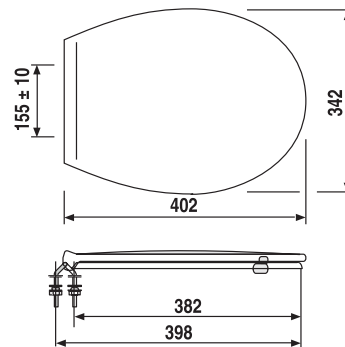

56.048.84..0000

SANIT Child WC seat (minisit) stainless steel hinges red

Item number

56.048.84..0000

Product description

Childrens WC seat (minisit)

thermoplastic heavy WC seat, especially suitable for nursery schools, 10-year guarantee against seat/lid breakage, with adjustable stainless steel hinges and quick-action mounting, warm to the touch, 2-point support, easy cleaning due to completely smooth underside, suitable for all standard childrens WCs with holes for seat fastening as per online matching list, packed in a box

Colour: red RAL 3003

Weight: 1.35 kg

Note: push plates for nursery schools see WC flush actuators

Accessories:

- coloured buffer set