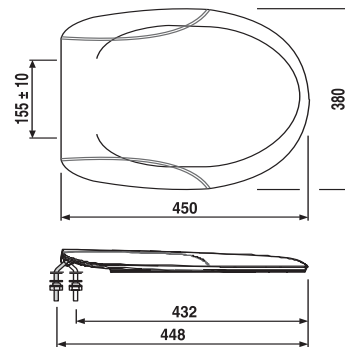

56.051.01..0000

SANIT WC seat 1200 (sanline) stainless steel hinges white

Item number

56.051.01..0000

Product description

WC seat 1200 (sanline)

thermoplastic compact WC seat, seat partly integrated in lid, with stainless steel hinges with adjustable quick-action mounting, non-breakable, warm to the touch, 4-point support, suitable for all standard floor-standing and wall-mounted WCs, also for WCs with a D-shaped bowl, packed in a box

Colour: alpine white

Weight: 1.15 kg