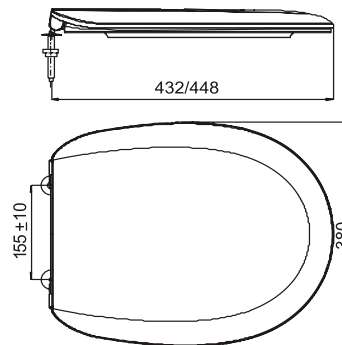

56.052.01..0000

SANIT WC seat 1800 (ecoline) stainless steel hinges white

Item number

56.052.01..0000

Product description

WC seat 1800 (ecoline)

thermoplastic heavy WC seat, 10-year guarantee against seat/lid breakage, with adjustable stainless steel hinges and quick-action mounting, warm to the touch, 4-point support, easy cleaning, suitable for all standard wall-mounted and floor-standing WCs, also for WCs with a D-shaped bowl, packed in a box

Colour: alpine white

Weight: 1.70 kg

tested to DIN 19516