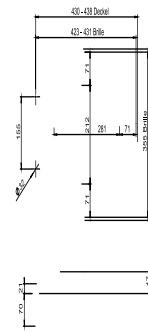

56.054.01..S000

SANIT WC seat 1900 (samba) stainless steel hinges white

Item number

56.054.01..S000

Product description

WC seat 1900 (samba)

thermosetting plastic WC seat, seat integrated in lid, scratch-resistant surface, with adjustable stainless steel hinges, 2-point support, suitable for all standard wall-mounted and floor-standing WCs, also for WCs with a D-shaped bowl, packed in a box

weight: 2.28 kg

tested to DIN 195166