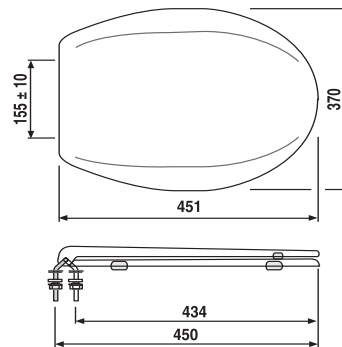

### Item number

56.A15.01..0099

Colour: alpine white

Weight: 2.06 kg

tested to DIN 19516