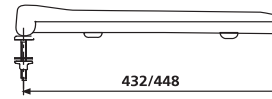

56.014.01..0000

SANIT WC seat 6000 stainless steel hinges white

Item number

56.014.01..0000

Product description

WC seat 6000

thermoplastic heavy WC seat, 10-year guarantee against seat/lid breakage, with adjustable stainless steel hinges with quick-action mounting, warm to the touch, 4-point support, easy cleaning due to completely smooth underside, suitable for all standard wall-mounted and floor-standing WCs, packed in a box

Colour: alpine white

Weight: 1.85 kg

tested to DIN 19516