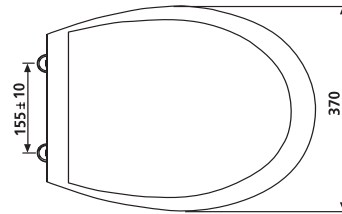

56.014.01..0000

SANIT WC seat 6000 stainless steel hinges white

Item number

56.014.01..0000

Product description

WC seat 6000

thermoplastic heavy WC seat, 10-year guarantee against seat/lid breakage, with adjustable stainless steel hinges with quick-action mounting, warm to the touch, 4-point support, easy cleaning due to completely smooth underside, suitable for all standard wall-mounted and floor-standing WCs, packed in a box

Colour: alpine white

Weight: 1.85 kg

tested to DIN 19516