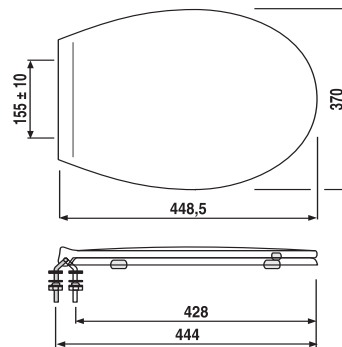

56.A06.01..0099

SANIT WC seat city stainless steel hinges white

Item number

56.A06.01..0099

Product description

WC seat city

thermoplastic heavy WC seat, 10-year guarantee against seat/lid breakage, with adjustable stainless steel hinges with quick-action mounting, warm to the touch, 4-point support, easy cleaning due to completely smooth underside, suitable for all standard wall-mounted and floor-standing WCs, packed in a box

Colour: alpine white

Weight: 1.52 kg

tested to DIN 19516