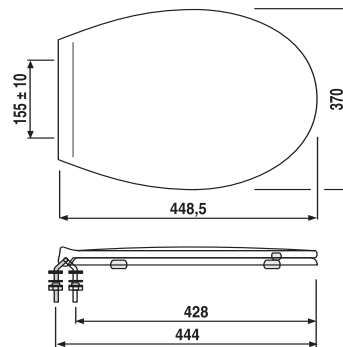

56.A06.04..0099

SANIT WC seat city stainless steel hinges bahama

Item number

56.A06.04..0099

Product description

WC seat city
thermoplastic heavy WC seat, 10-year guarantee against seat/lid breakage, with adjustable stainless steel hinges with quick-action mounting, warm to the touch, 4-point support, easy cleaning due to completely smooth underside, suitable for all standard wall-mounted and floor-standing WCs, packed in a box

Colour: bahamabeige

Weight: 1.52 kg

tested to DIN 19516