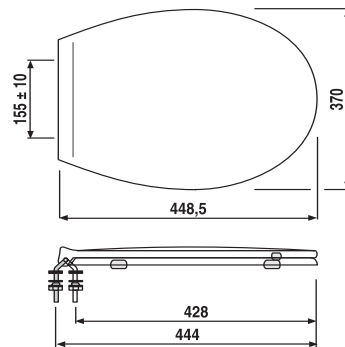

## SANIT WC seat city stainless steel hinges pergamon

Item number	Product description
56.A06.86..0099	<p>WC seat city thermoplastic heavy WC seat, 10-year guarantee against seat/lid breakage, with adjustable stainless steel hinges with quick-action mounting, warm to the touch, 4-point support, easy cleaning due to completely smooth underside, suitable for all standard wall-mounted and floor-standing WCs, packed in a box</p> <p>Colour: pergamon</p> <p>Weight: 1.52 kg</p> <p>tested to DIN 19516</p>