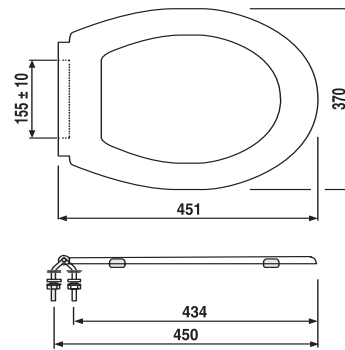

56.022.01..0000

SANIT WC seat without lid stainless steel hinges white

Item number

56.022.01..0000

Product description

WC seat without lid (thermoplastic)

thermoplastic heavy WC seat, 10-year guarantee against seat breakage, with adjustable stainless steel hinges with quick-action mounting, stainless steel security set, warm to the touch, 4-point support, easy cleaning due to completely smooth underside, suitable for all standard floor-standing and wall-mounted WCs, packed in a box
Colour: alpine white

Weight: 0.70 kg

tested to DIN 19516

Accessories:

- socket wrench code no. 04.130.00..0000