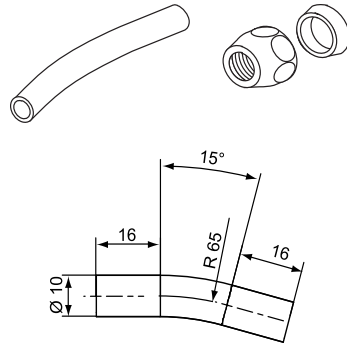

## SANIT Connection set for water inlet from behind

Item number

02.073.00..0000

Product description