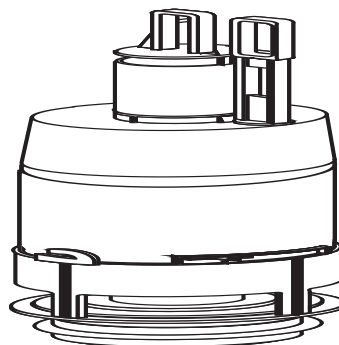

01.974.00..0000

SANIT Flush valve cistern 951

Item number

01.974.00..0000

Product description

Flush valve for cistern 951