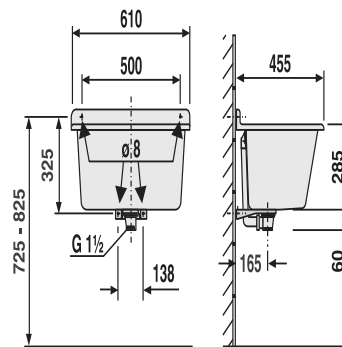

60.003.01..0099

SANIT Laundry sink with overflow white

Item number

60.003.01..0099

Product description

Laundry sink with overflow

made of impact, temperature and weather resistant plastic, 10-year guarantee against breakage, capacity approx. 35 l, complete with overflow, waste valve G1 1/2, strainer, plug with chain and fastening set, packed in a box

Colour: white

Internal dimensions of laundry sink:

height 270 mm

w 540 mm x d 370 mm (top)

w 400 mm x d 290 mm (bottom)