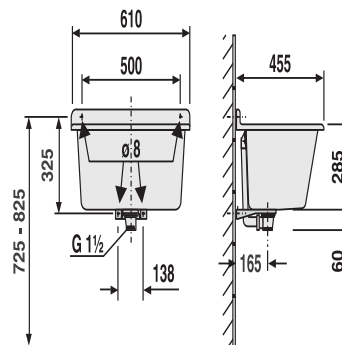

### Item number

60.003.66..0099

### Product description

Laundry sink with overflow

made of impact, temperature and weather resistant plastic, 10-year guarantee against breakage, capacity approx. 35 l, complete with overflow, waste valve G1 1/2, strainer, plug with chain and fastening set, packed in a box

Colour: grey Internal dimensions of laundry sink: height 270 mm w 540 mm x d 370 mm (top) w 400 mm x d 290 mm (bottom)