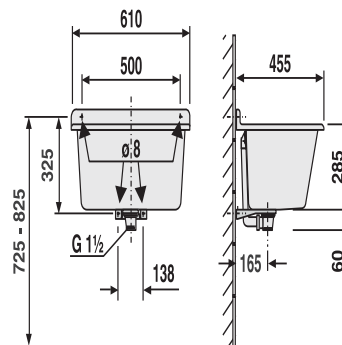

60.003.B6..0099

SANIT Laundry sink with overflow granite

Item number

60.003.B6..0099

Product description

Laundry sink with overflow
made of impact, temperature and weather resistant plastic, 10-year guarantee against breakage, capacity approx. 35 l,
complete with overflow, waste valve G1 1/2, strainer, plug with chain and fastening
set, packed in a box

Colour: granite

Internal dimensions of laundry sink:

height 270 mm

w 540 mm x d 370 mm (top)

w 400 mm x d 290 mm (bottom)