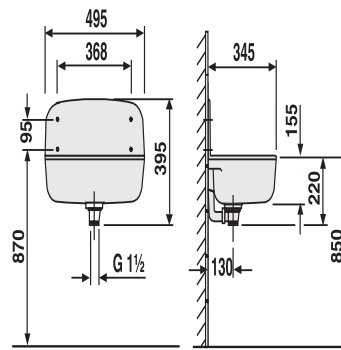

### Item number

60.001.01..0099

### Product description

Wall-mounted sink with overflow with splashback, made of impact, temperature and weather resistant plastic, 10-year guarantee against breakage, capacity approx. 13.5 l, complete with overflow, waste valve G1 1/2, strainer, plug with chain and fastening set, packed in a box