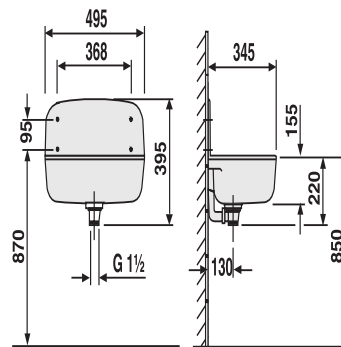

60.001.66..0099

SANIT Wall-mounted sink with overflow grey

Item number

60.001.66..0099

Product description

Wall-mounted sink with overflow with splashback, made of impact, temperature and weather resistant plastic, 10-year guarantee against breakage, capacity approx. 13.5 l, complete with overflow, waste valve G1 1/2, strainer, plug with chain and fastening set, packed in a box