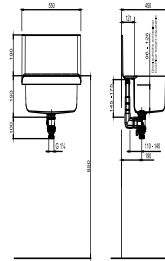

60.012.01..0099

SANIT liso sink white

Item number

60.012.01..0099

Product description

lineo sink with hidden overflow and push open valve with splashback, made of impact, temperature and weather resistant plastic, 10-year warranty on the breaking strength, capacity approx. 12 l, markings on the sink shelf for installation of soap dispenser* and tap fitting* (*to be ordered separately), complete with hidden overflow and push open drain valve G 1 1/4, stainless steel cover, installation set with concealed fixing brackets, packed in a box

colour: white

Internal dimensions of laundry sink:
w 470 mm x d 290 mm x h 160 mm