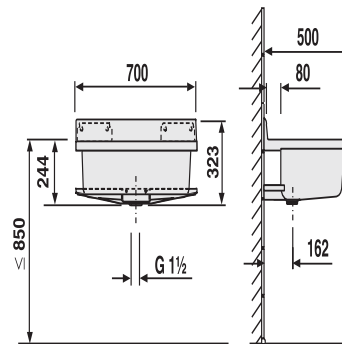

60.007.01..0099

SANIT maxi sink with overflow white

Item number

60.007.01..0099

Product description

maxi sink with overflow

made of impact, temperature and weather resistant plastic, 10-year guarantee against breakage, capacity approx. 33 l, markings on the sink shelf and the bottom shelf for installation of soap dispenser* and tap fitting* (*to be ordered separately), complete with overflow, waste valve G1 1/2, strainer, plug with chain, installation set with concealed fixing brackets and anthracite shelf, packed in a box

Colour: white Internal dimensions of sink: w 620 mm x d 360 mm x h 210 mm