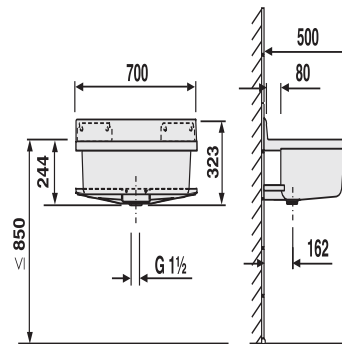

60.007.B6..0099

SANIT maxi sink with overflow granite

Item number

60.007.B6..0099

Product description

maxi sink with overflow

made of impact, temperature and weather resistant plastic, 10-year guarantee against breakage, capacity approx. 33 l, markings on the sink shelf and the bottom shelf for installation of soap dispenser* and tap fitting* (*to be ordered separately), complete with overflow, waste valve G1 1/2, strainer, plug with chain, installation set with concealed fixing brackets and anthracite shelf, packed in a box

Colour: granite

Internal dimensions of sink:

w 620 mm x d 360 mm x h 210 mm