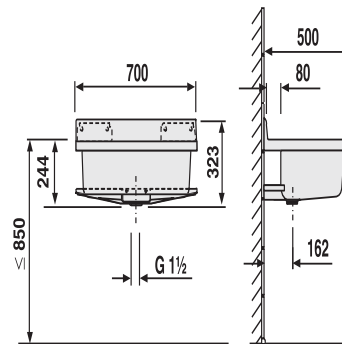

### Item number

60.008.01..0099

### Product description

maxi sink with R2 standpipe and funnel

made of impact, temperature and weather resistant plastic, 10-year guarantee against breakage, capacity approx. 33 l, markings on the sink shelf and the bottom shelf for installation of soap dispenser\* and tap fitting\* (\*to be ordered separately), without overflow, strainer, plug and chain, but with plastic standpipe and funnel, waste valve G1 1/2, installation set with concealed fixing brackets and anthracite shelf, packed in a box

Colour: white

Internal dimensions of sink:

w 620 mm x d 360 mm x h 210 mm