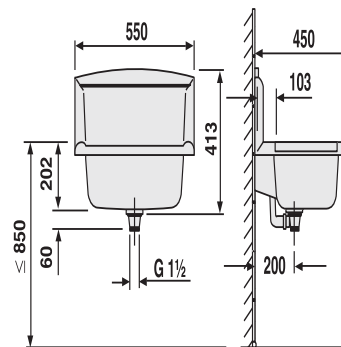

### Item number

60.005.01..0099

### Product description

multiset versatile sink with overflow and splashback

made of impact, temperature and weather resistant plastic, 10-year guarantee against breakage, capacity approx. 12 l, with stainless steel rail and soap dish, 2 hooks for suspending from the rail, 2 integrated towel holders (on either side), sink shelf marked for installation of soap dispenser\* and tap fitting\* (\*to be ordered separately), complete with overflow, waste valve G1 1/2, strainer, plug with chain and installation set with concealed fixing brackets, packed in a box

Colour: white Internal dimensions of sink: w 430 mm x d 270 mm x h 160 mm