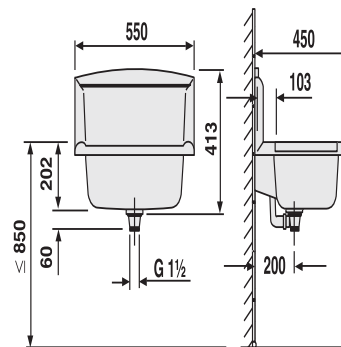

60.005.B6..0099

SANIT multiset versatile sink granite

Item number

60.005.B6..0099

Product description

multiset versatile sink with overflow and splashback
 made of impact, temperature and weather resistant plastic, 10-year guarantee against breakage, capacity approx. 12 l,
 with stainless steel rail and soap dish, 2 hooks for suspending from the rail, 2 integrated towel holders (on either side),
 sink shelf marked for installation of soap dispenser* and tap fitting* (*to be ordered separately), complete with overflow,
 waste valve G1 1/2, strainer, plug with chain and installation set with concealed fixing brackets, packed in a box

Colour: granite Internal dimensions of sink: w 430 mm x d 270 mm x h 160 mm