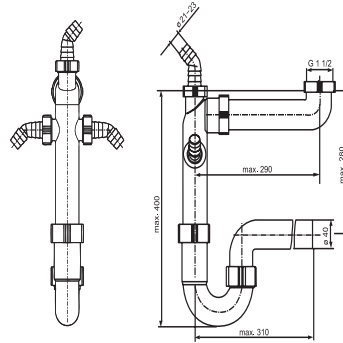

## SANIT Space-saving drain G1 1/2x40 3x hose tap

### Item number

32.102.00..0000

### Product description

Space-saving drain connection G1 1/2 x 40 mm  
plastic, space-saving waste outlet with pipe trap and 3 hose tap connectors, packed in a plastic bag

tested to DIN EN 274, monitored