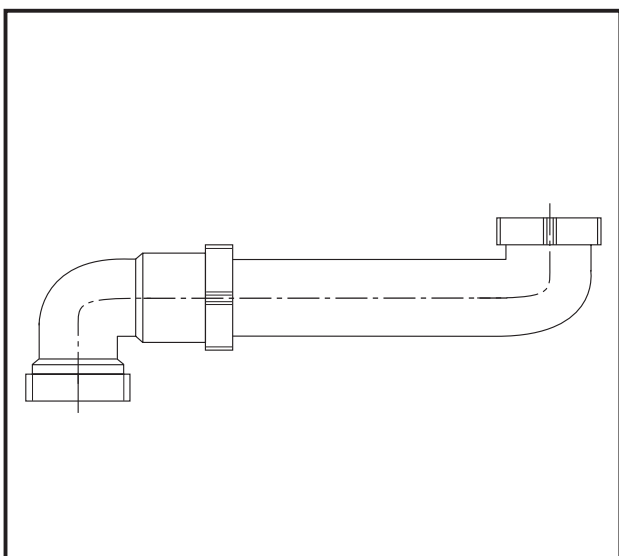

Raumsparabgang

Space-saving waste outlet

1 1/4 x 1 1/4

03.072.00..0000

Made in Germany

PM 013 06 0000

Version: 09122010

Raumsparabgang

Space-saving waste outlet

1 1/4 x 1 1/4

03.072.00..0000

Made in Germany

PM 013 06 0000

Version: 09122010