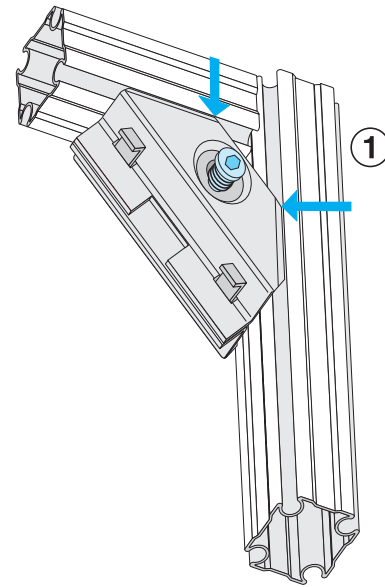

[mm]

[mm]

SANIT Service Contact:

T: +49(0)36691-59875

T: +49(0)36691-59876

SANIT Service Contact:

T: +49(0)36691-59875

T: +49(0)36691-59876