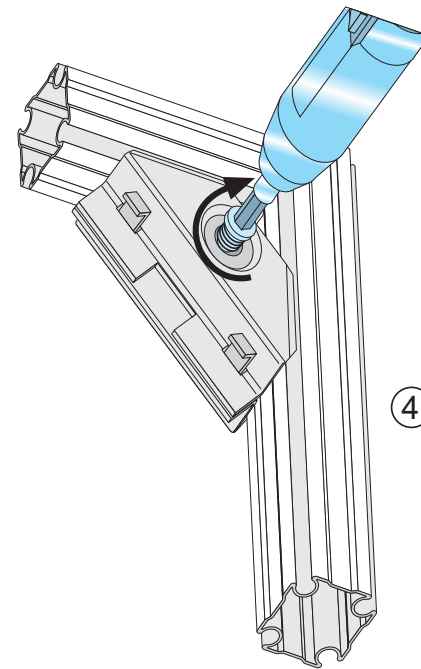

[mm]

[mm]

SANIT Service Contact:

T: +49(0)36691-59875

T: +49(0)36691-59876

SANIT Service Contact:

T: +49(0)36691-59875

T: +49(0)36691-59876