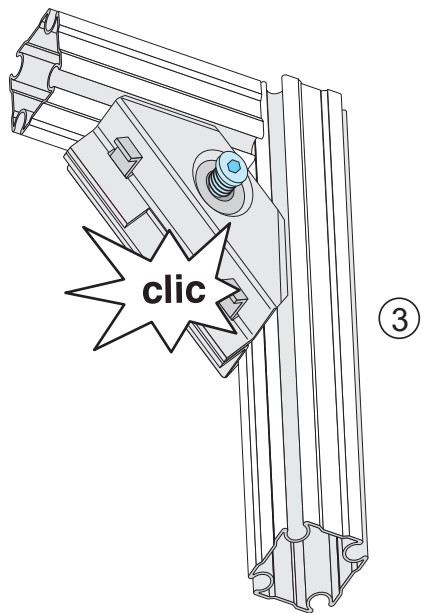

[mm]

[mm]

SANIT Service Contact:

T: +49(0)36691-59875

T: +49(0)36691-59876

SANIT Service Contact:

T: +49(0)36691-59875

T: +49(0)36691-59876