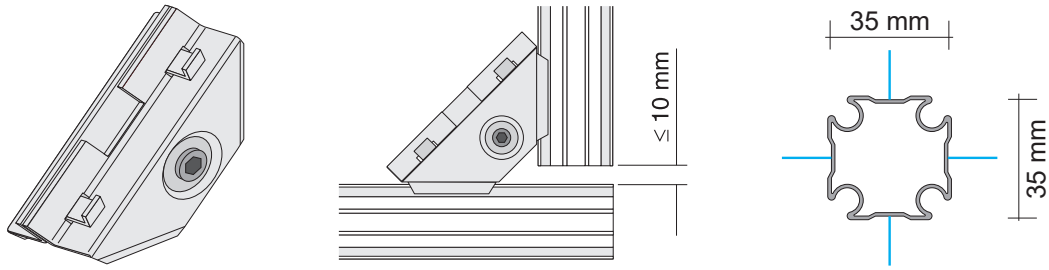

[mm]

[mm]

SANIT Service Contact:

T: +49(0)36691-59875

T: +49(0)36691-59876

SANIT Service Contact:

T: +49(0)36691-59875

T: +49(0)36691-59876