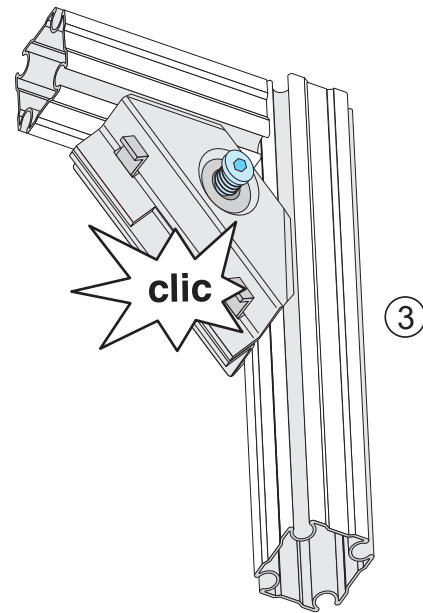

[mm]

[mm]

SANIT Service Contact:

T: +49(0)36691-59875

T: +49(0)36691-59876

SANIT Service Contact:

T: +49(0)36691-59875

T: +49(0)36691-59876