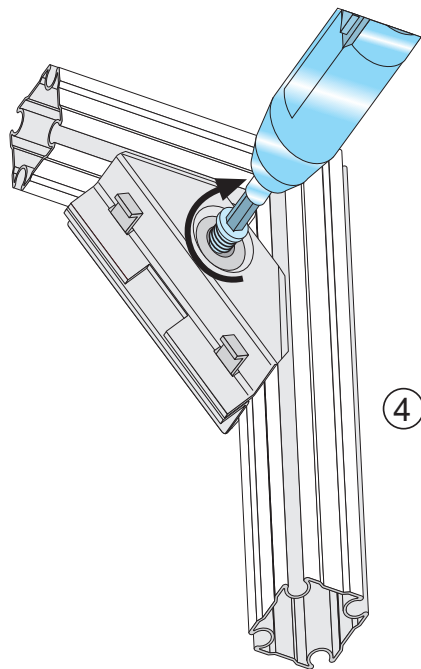

[mm]

[mm]

SANIT Service Contact:

T: +49(0)36691-59875

T: +49(0)36691-59876

SANIT Service Contact:

T: +49(0)36691-59875

T: +49(0)36691-59876