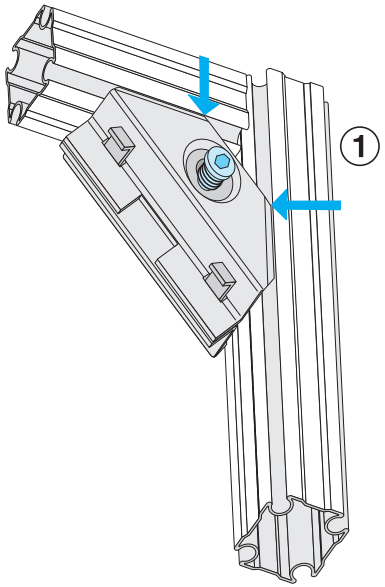

[mm]

[mm]

SANIT Service Contact:

T: +49(0)36691-59875

T: +49(0)36691-59876

SANIT Service Contact:

T: +49(0)36691-59875

T: +49(0)36691-59876