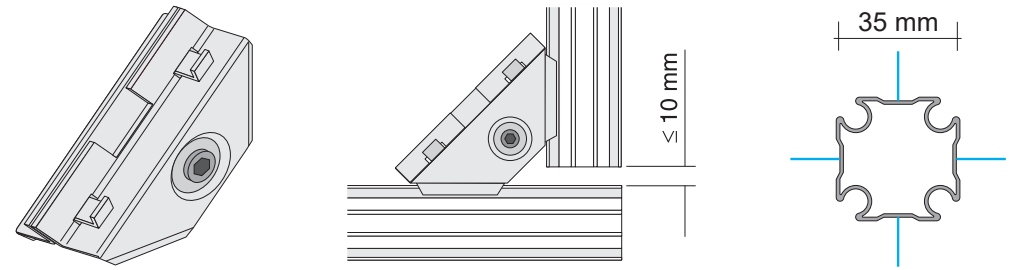

[mm]

[mm]

SANIT Service Contact:

T: +49(0)36691-59875

T: +49(0)36691-59876

SANIT Service Contact:

T: +49(0)36691-59875

T: +49(0)36691-59876