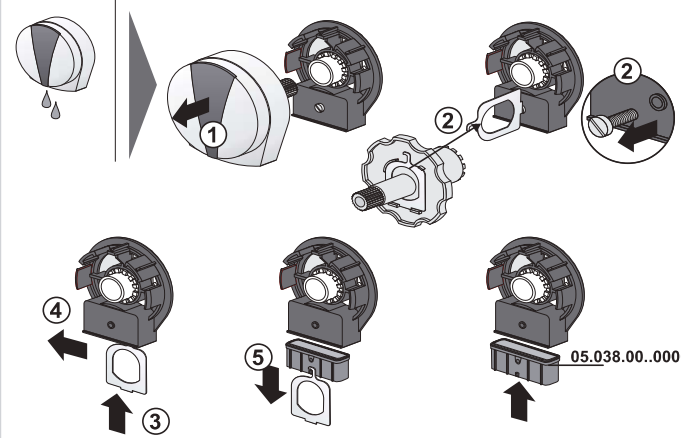

Service

PM 183 34 0000

Version: 19032021