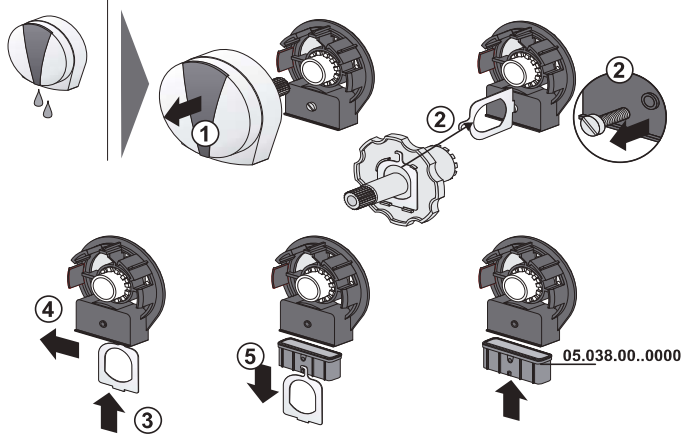

Service

PM 183 34 0000

Version: 19032021