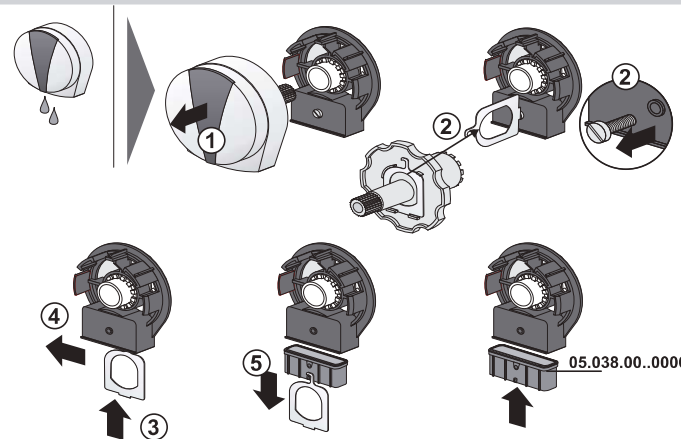

Version: 19032021

Service

PM 183 34 0000

Version: 19032021