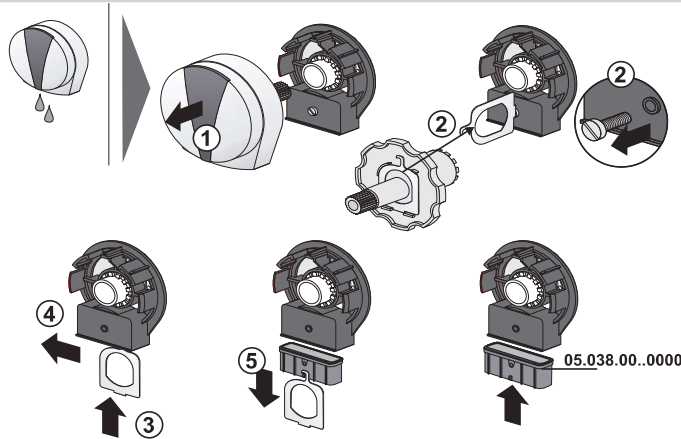

Service

PM 183 34 0000

Version: 19032021