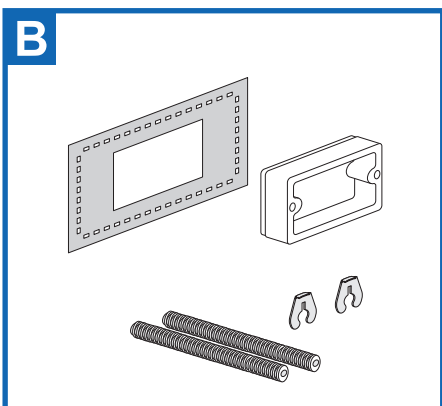

Conversion set INEO UPDATE

for the conversion of SANIT concealed cisterns with big access opening type CC-120-L-FO (year of manufacture 1994-2010) to small access opening, consisting of flush valve INEO (1), bottom sleeve (2), fill valve 510 (3), fill valve support (4), down holder (8), stiffening bridge (5), flexible connection hose G3/8 (6), mounting glue (9) and fixation frame (7) to install SANIT push plates for small access opening (except push plate LIS)

Modern design

Your toilet gets a modern design with the decorative plate and a new flush plate. There is a matching assortment of decorative panels with a cut-out for the small access opening. A tiling set is available for the complete tiling. Choose a flush plate for the small access opening from a variety of attractive designs. Different materials and colours are offered.

Easy - with few components to the goal

- Conversion kit INEO UPDATE from large to small access opening
- Decorative panel with cutout in various surfaces
- flush plate in modern designs, materials and colours

Montagemöglichkeiten - mounting options

Dekorplatte für Umrüstset INEO UPDATE
zur Ergänzung des Renovierungssets INEO UPDATE, zur Verblendung von Revisionsöffnungen von UP-Spülkästen, bestehend aus beschichteter, kratzfester Aluminium-Verbundplatte 3mm