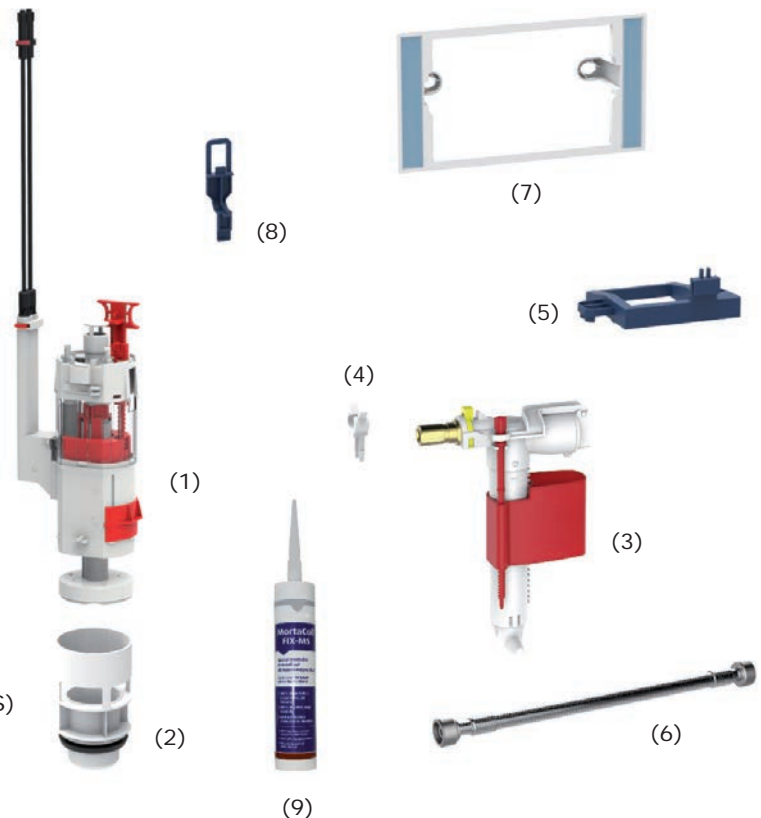

Innovative flushing technology

With the INEO UPDATE, we replace fill and flush valve with SANIT's latest, proven flushing technology. A flush valve with modern cable technology replaces the old lever technology. This eliminates the need for adjustment during the installation of the flush plate. Modernization and water saving, thanks to efficient adjustment of the flushing volumes at the flush valve, is the solution. This makes the changeover from 9l to 6l flush volume, in addition, a stepless adjustment of 4-6l and 3-4l is possible. The previous flush plates with the "large access opening", predominantly with 1-volume or start-stop flushing, can then be replaced by modern small 2 volume flush plates.

Modern design

Your toilet gets a modern design with the decorative plate and a new flush plate. There is a matching assortment of decorative panels with a cut-out for the small access opening. A tiling set is available for the complete tiling. Choose a flush plate for the small access opening from a variety of attractive designs. Different materials and colours are offered.

Easy - with few components to the goal

- Conversion kit INEO UPDATE from large to small access opening
- Decorative panel with cutout in various surfaces
- flush plate in modern designs, materials and colours