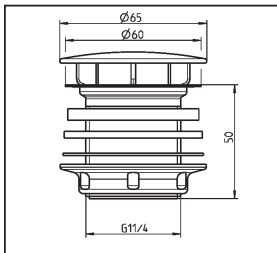

Permanent-Ablaufventil
Permanent waste valve

G 1¼ x 50

30.005.00..0000

Made in Germany

PM 018 84 0000

Version: 27102010