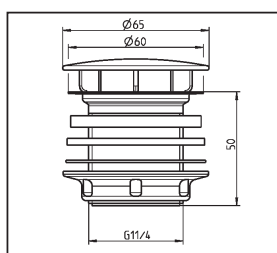

Permanent-Ablaufventil
Permanent waste valve

G 1¼ x 50

30.005.00..0000

Made in Germany

PM 018 84 0000

Version: 27102010