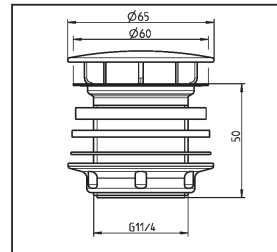

Permanent-Ablaufventil
Permanent waste valve

G 1¼ x 50

30.005.00..0000

Made in Germany

PM 018 84 0000

Version: 27102010