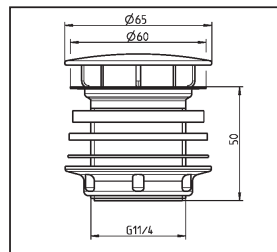

PM 018 84 0000

Version: 27102010

Permanent-Ablaufventil  
Permanent waste valve

G 1¼ x 50

30.005.00..0000

Made in Germany

PM 018 84 0000

Version: 27102010