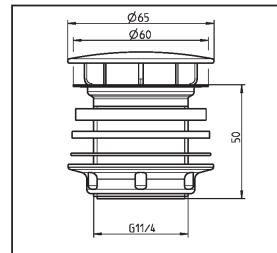

PM 018 84 0000

Version: 27102010

Permanent-Ablaufventil  
Permanent waste valve

G 1¼ x 50

30.005.00..0000

Made in Germany

PM 018 84 0000

Version: 27102010