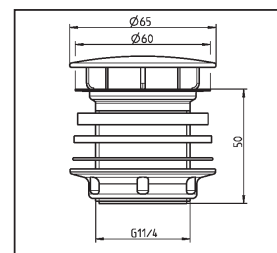

PM 018 84 0000

Version: 27102010

Permanent-Ablaufventil  
Permanent waste valve

G 1¼ x 50

30.005.00..0000

Made in Germany

PM 018 84 0000

Version: 27102010