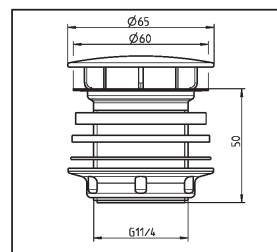

Permanent-Ablaufventil  
Permanent waste valve

G 1¼ x 50

30.005.00..0000

Made in Germany

PM 018 84 0000

Version: 27102010

Permanent-Ablaufventil  
Permanent waste valve

G 1¼ x 50