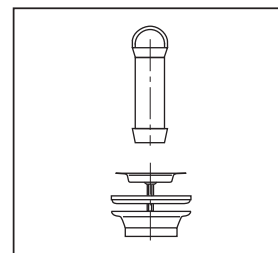

**Standrohrventil
Standrohr verchromt**

**Waste outlet
chromium plated stand pipe**

G 1½ x 70 x 140

30.901.00..0000

Made in Germany

4 013341 300353

PM 005 12 0000

Version: 17112010