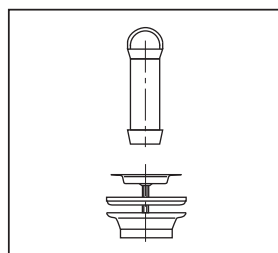

**Standrohrventil
Standrohr verchromt**

**Waste outlet
chromium plated stand pipe**

G 1½ x 70 x 140

30.901.00..0000

Made in Germany

4 013341 300353

PM 005 12 0000

Version: 17112010