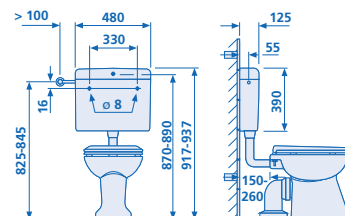

Farbe Colour	Art.-Nr. Code No.
weiß-alpin alpine white	91.A00.01..0099