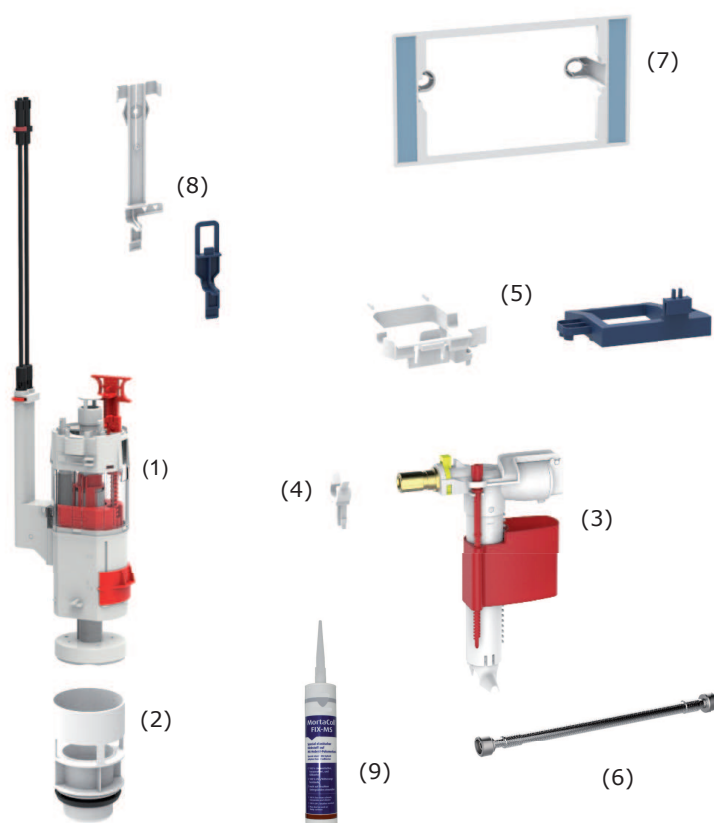

Innovative flushing technology

With the INEO UPDATE, we replace fill and flush valve with SANIT's latest, proven flushing technology. A flush valve with modern cable technology replaces the old lever technology. This eliminates the need for adjustment during the installation of the flush plate. Modernization and water saving, thanks to efficient adjustment of the flushing volumes at the flush valve, is the solution. This makes the changeover from 9l to 6l flush volume, in addition, a step-less adjustment of 4-6l and 3-4l is possible. The previous flush plates with the "large access opening", predominantly with 1-volume or start-stop flushing, can then be replaced by modern small 2 volume flush plates.

Modern design

Your toilet gets a modern design with the decorative plate and a new flush plate. There is a matching assortment of decorative panels with a cut-out for the small access opening. A tiling set is available for the complete tiling. Choose a flush plate for the small access opening from a variety of attractive designs. Different materials and colours are offered.

Easy - with few components to the goal

- Conversion kit INEO UPDATE from large to small access opening
- Decorative panel with cutout in various surfaces
- flush plate in modern designs, materials and colours