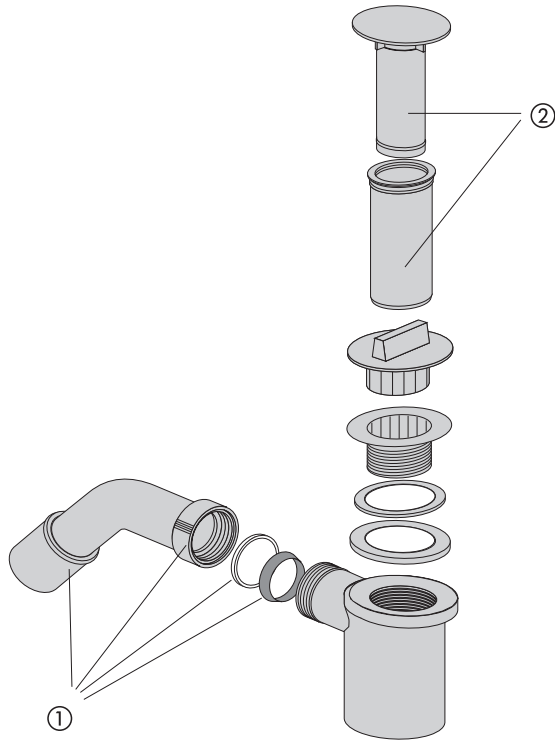

DISCONTINUED PRODUCT – Shower waste 822/50 and 822/50 T

No.	Name	Code No.	Recommended price/€
1	Waste outlet bend with cap nut, conical ring and sliding ring	01.173.00..0000	
2	Telescopic overflow, chrome	03.156.81..0000	