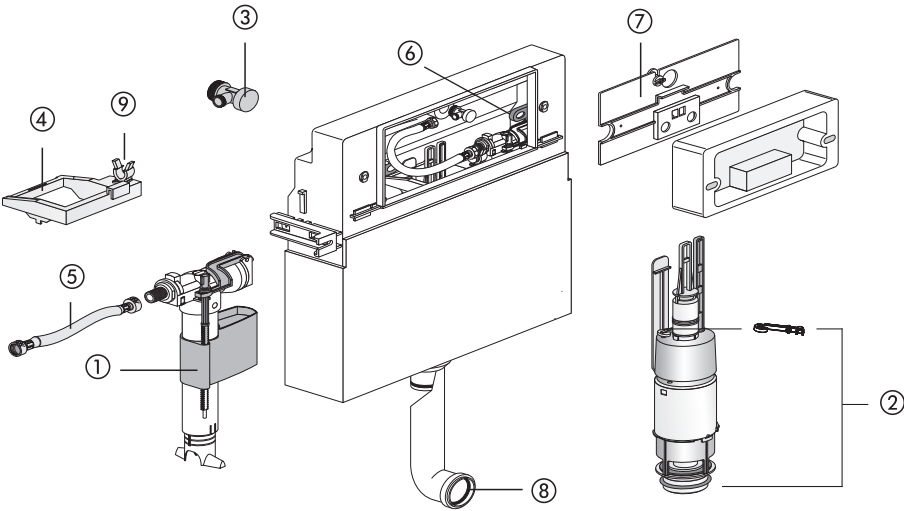

**DISCONTINUED PRODUCT – Concealed cistern, CC-120-L-FO-2V-L  
with large access opening model 980 (from 1994 to 2010)**

No.	Name	Code No.	Recommended price/€
1	Universal fill valve 510, G 3/8 x 30 mm	25.001.00..0000	
2	Flush valve complete incl. positioning device and fill valve support	01.950.00..0000	
3	Angle valve G 1/2	02.425.00..0000	
4	Positioning device	02.879.00..0000	
5	Flexible connection hose with seals G 3/8	01.867.00..0000	
6	Toggle (2 versions)	02.635.00..0000	
7	Hinge plate incl. 2 levers	01.952.00..0000	
8	Lip seal d: 45	02.461.00..0000	
9	Fill valve support	02.971.00..0000	