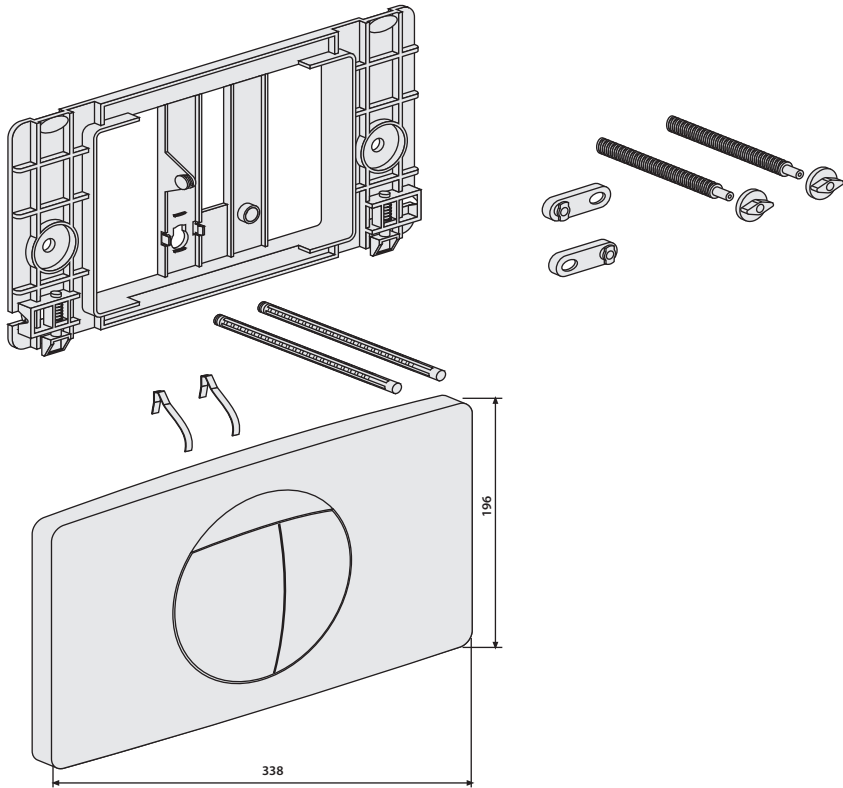

**DISCONTINUED PRODUCT – Push plate L for dual flush**  
 (from 1999 to 2010)

Name	Code No.	Recommended price/€
Push plate complete, alpine white	16.018.01..0000	