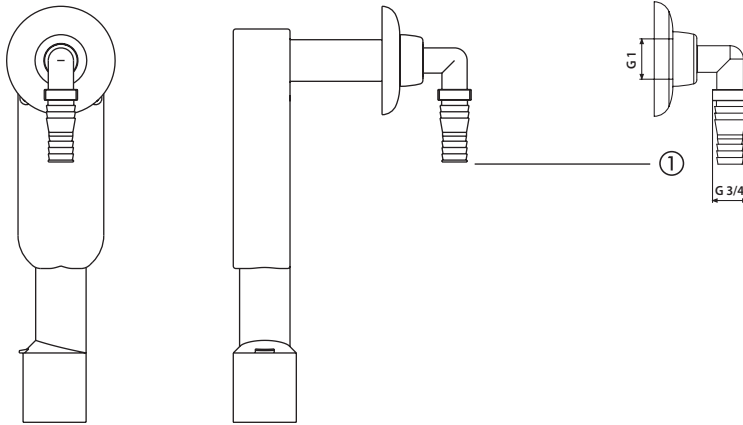

**In-wall trap for washing machines and dishwashers,
chrome-plated (Code No. 31.603.00..0000) / white (Code No. 31.603.01..0000)**

No.	Name	Code No.	Recommended price/€
1	Hose tap nozzle white chrome	01.205.00..0000 01.205.81..0000	