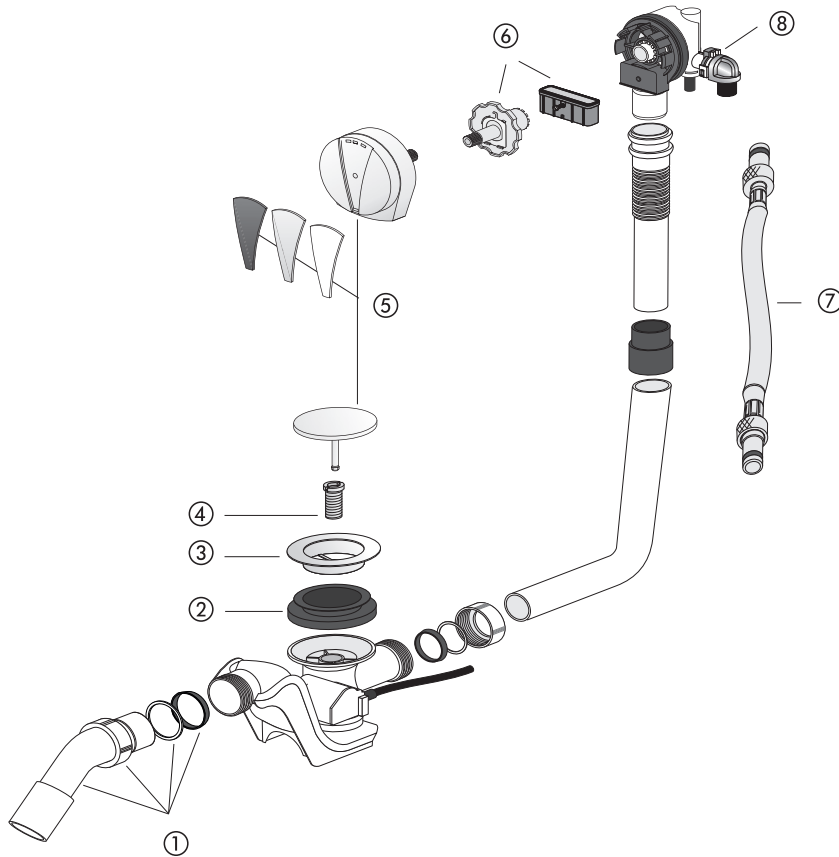

Waste and overflow assembly SWING PLUS

No.	Name	Code No.	Recommended price/€
1	Waste outlet bend with cap nut, conical ring and sliding ring	01.173.00..0000	
2	Collar seal 74 x 48 x 19,4	02.713.00..0000	
3	Waste valve	02.976.00..0000	
4	Screw socket	02.547.00..0000	
5	Operating unit, alpine white	05.036.01..0000	
	Operating unit, matt white	05.036.07..0000	
	Operating unit, matt black	05.036.56..0000	
	Operating unit, chrome	05.036.81..0000	
6	Installation set	05.038.00..0000	
7*	Connection hose	05.211.00..0000	
8	Clip	04.004.00..0000	

* No. 7 – not included in the delivery program