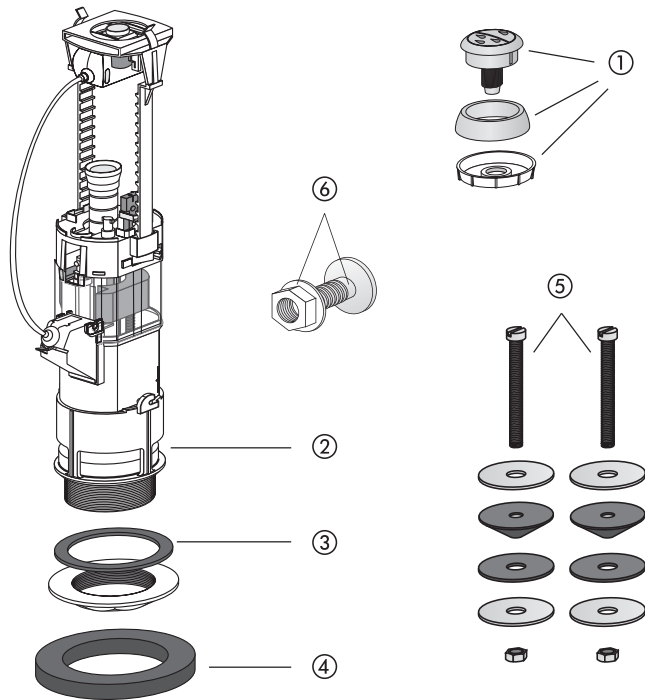

Dual flush valve (Code No. 93.606.81..0000)

No.	Name	Code No.	Recommended price/€
1	Actuator, chrome	03.655.81..0000	
2	Seal d: 31 x d: 63 x 2.8	02.754.00..0000	
3	Seal d: 85 x d: 60 x 6	02.383.00..0000	
4	Seal d: 100 x d: 70 x 15	02.331.00..0000	
5	Fastening set	01.569.00..0000	
6	Tap hole plug, chrome	01.541.81..0000	